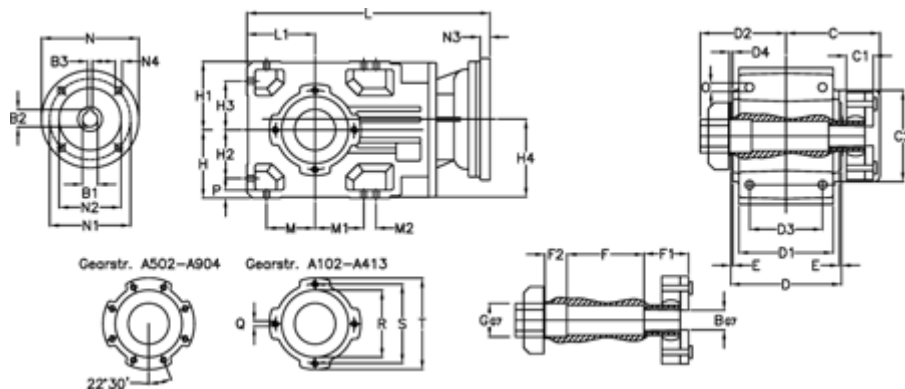

Article number: 29600102866030
 Description: Bevel helical gearbox
 A102QF20-28,6-P80B5

Measures

B = 20	D1 = 95	F2 = 36	L = 302.0	N3 = -
B1 = 19	D2 = 90	G = 32	L1 = 70	N4 = M10x12
B2 = 21.8	D3 = 75	GA = 14,5 NM	M = 50.0	O = 9.5
B3 = 6	d4 = 4.5	H = 70	M1 = 50.0	P = 9
C = 101.5	Description = A102QF-xx-P80 B5	H1 = 70	M2 = -	Q = M8x12
C1 = 29	E = 3.0	H2 = 50.0	N = 200	R = 80
C2 = 83.0	F = 77.5	H3 = 50.0	N1 = 165	S = 100
D = 117	F1 = 36.0	H4 = 83.0	N2 = 130	T = 120